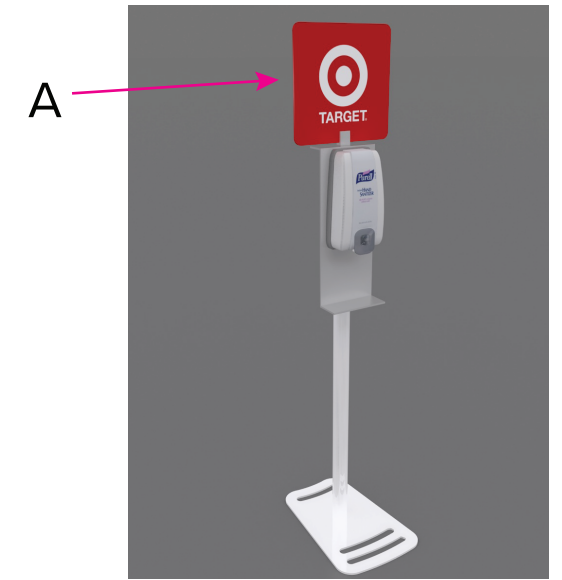

Graphic Template  
Hand Sanitizer Station  
Direct-Print Graphic

NOTE: All Raster Art (jpg, tiff,psd, png, etc.) must be at least 100 dpi at print size.  
Standard kits are often customized. Please check with Customer Service to ensure that this template matches your specific job.