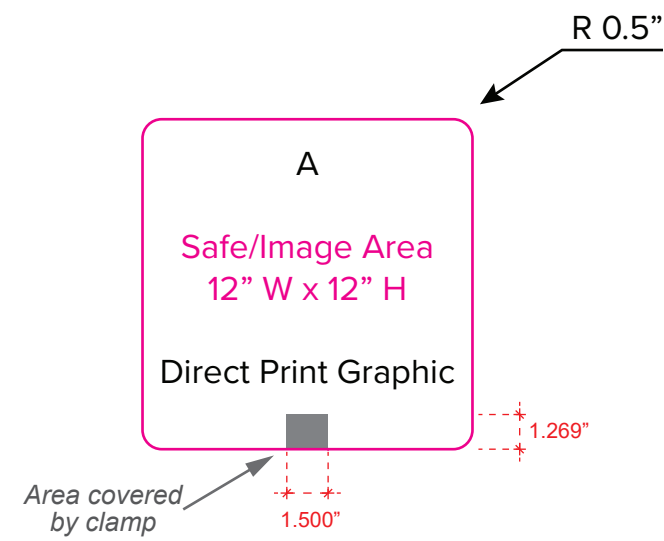

Graphic Template  
Hand Sanitizer Station  
Direct-Print Graphic

NOTE: All Raster Art (jpg, tiff,psd, png, etc.) must be at least 100 dpi at print size.  
Standard kits are often customized. Please check with Customer Service to ensure that this template matches your specific job.